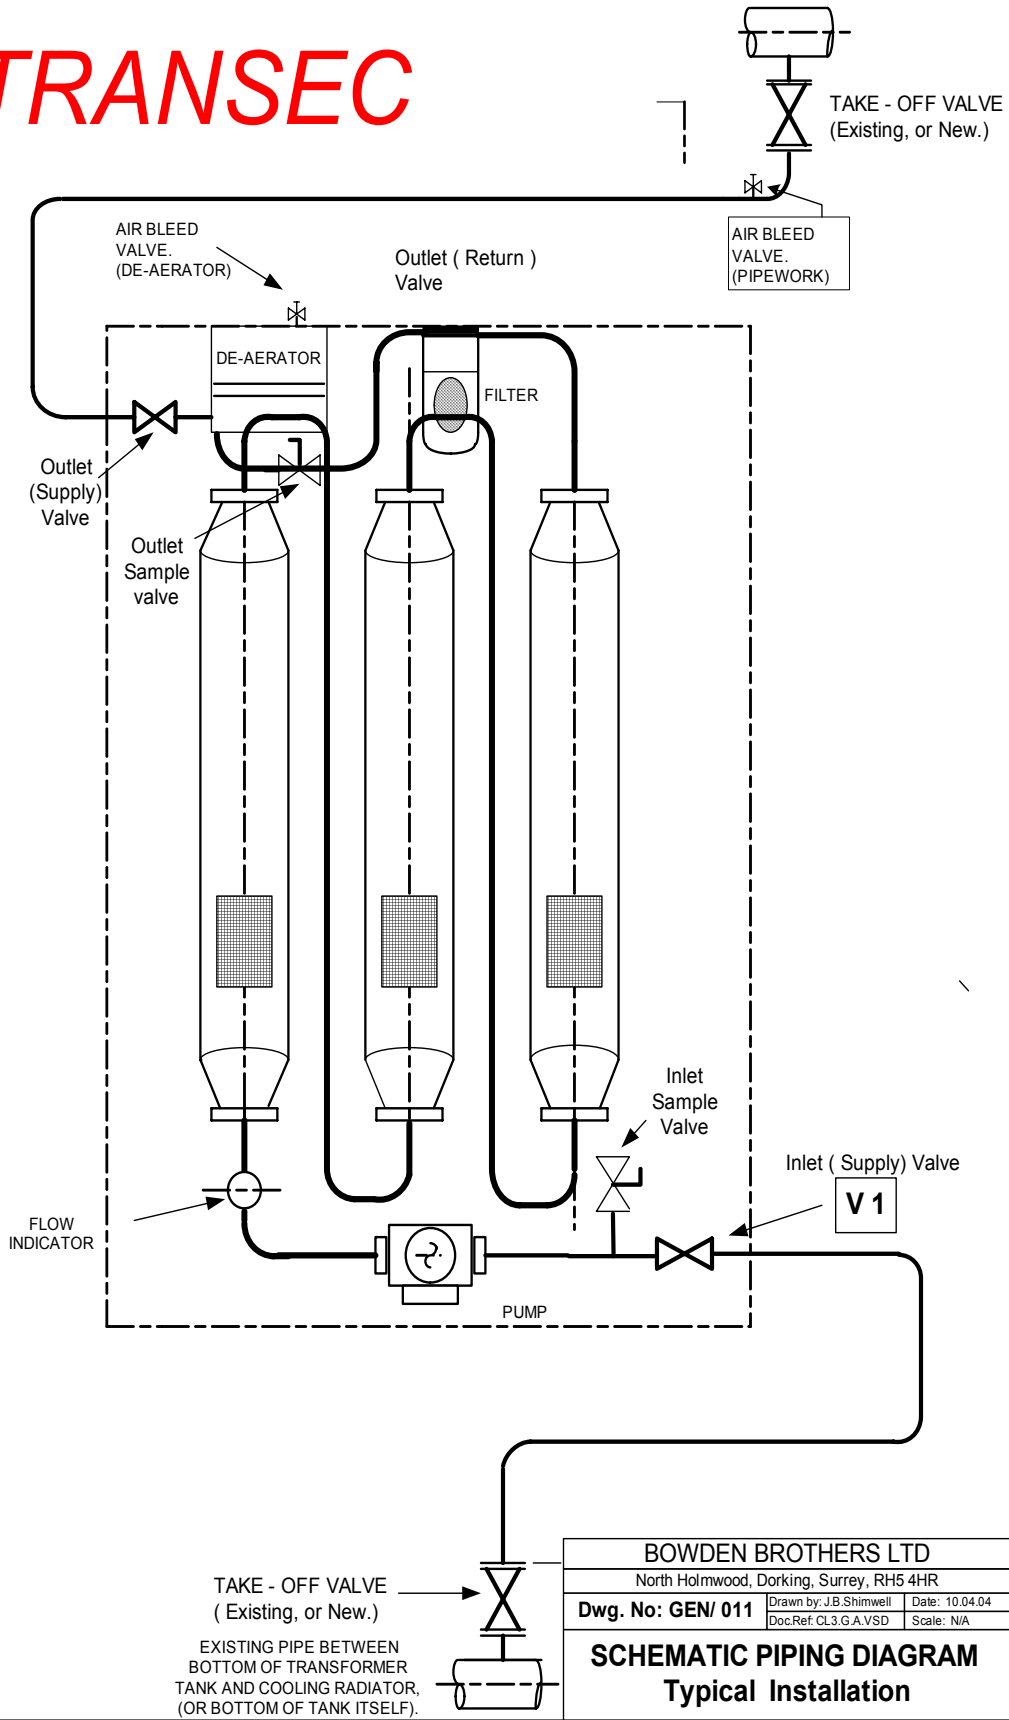

TRANSEC

BOWDEN BROTHERS LTD		
North Holmwood, Dorking, Surrey, RH5 4HR		
Dwg. No: GEN/ 011	Drawn by: J.B. Shimwell	Date: 10.04.04
	Doc.Ref: CL3.G.A.VSD	Scale: N/A
SCHEMATIC PIPING DIAGRAM		
Typical Installation		